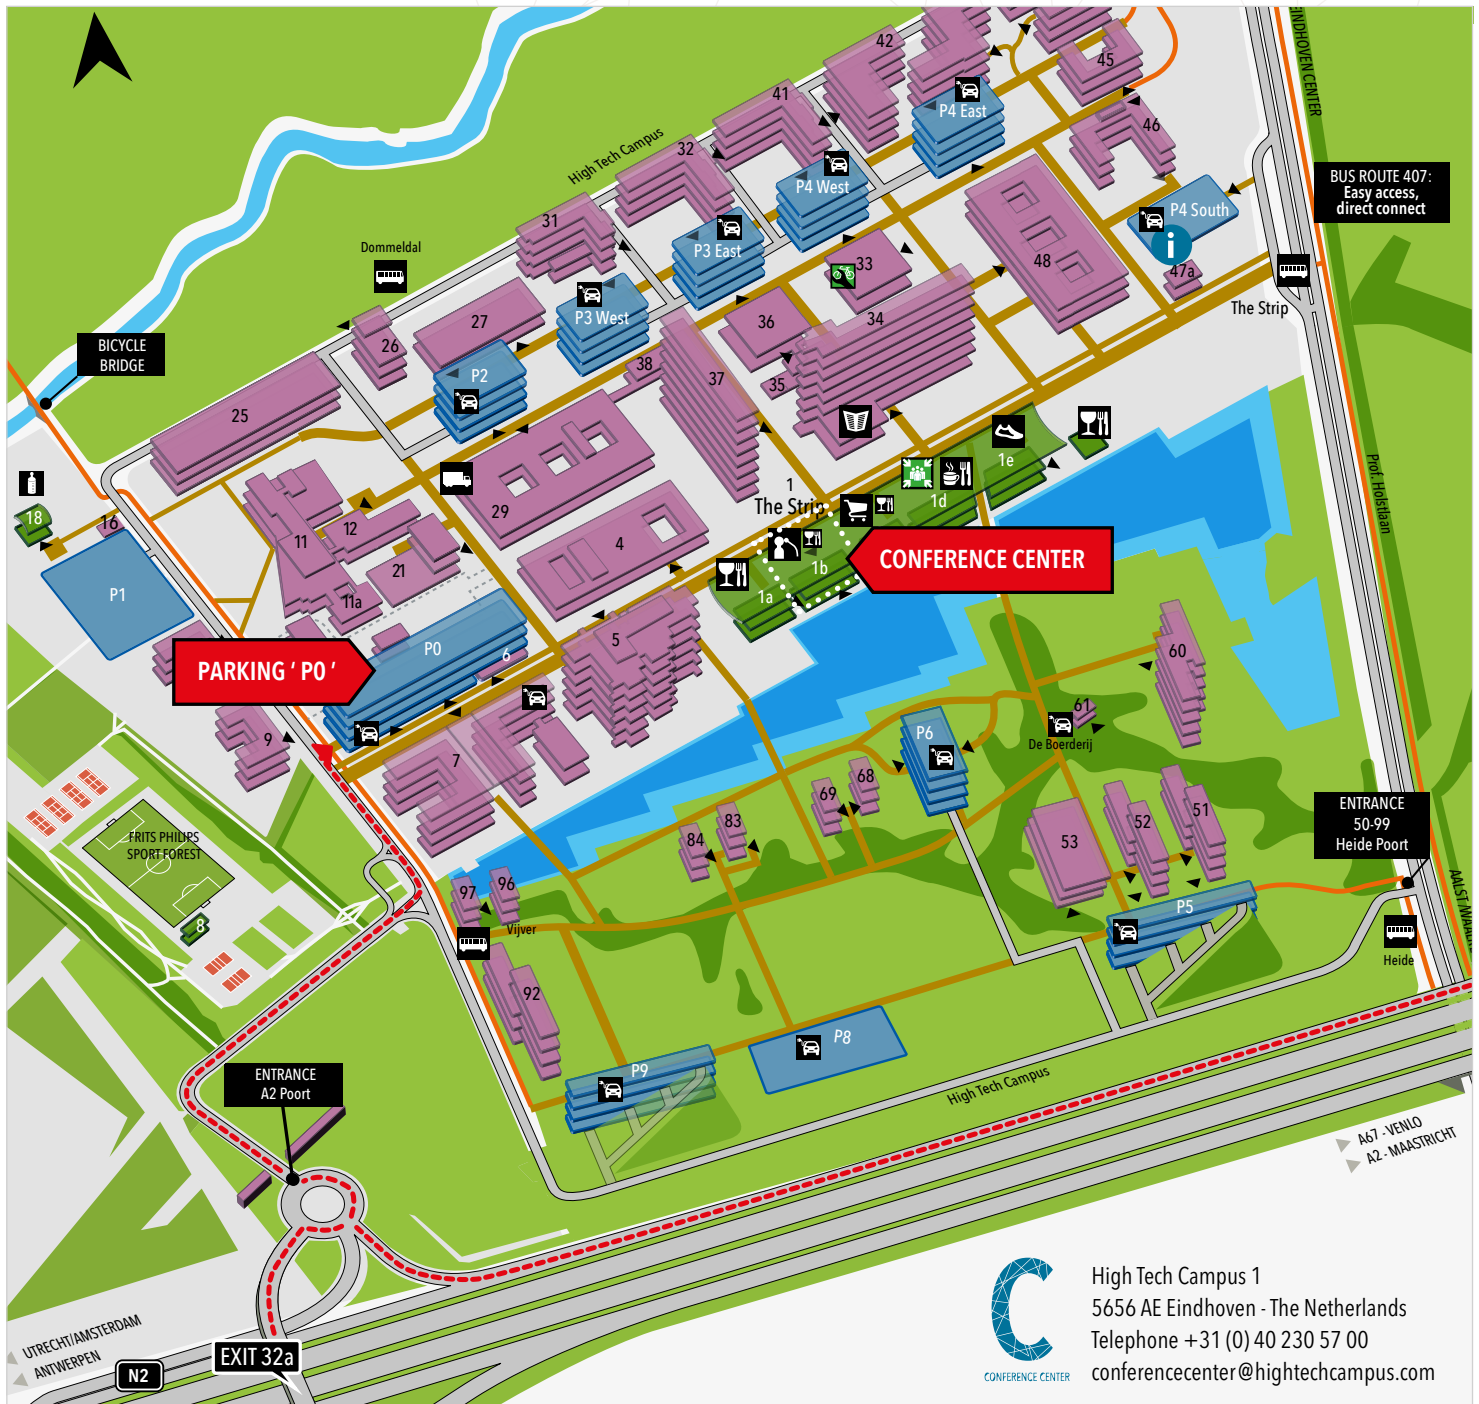

PARKING

Visitors are advised to park in garage P0 ([click here for google maps](#)), please follow the signs to our *Conference Center*. All gates to Randweg N2 and Professor Holstlaan are open during weekdays, between 06.30 and 20.30 hours.

BY PUBLIC TRANSPORT

Easy access from NS railway station Eindhoven with bus connection line 407. From Best station you can get to High Tech Campus via line 20.

All catering and conference facilities are located at The Strip.

CONFERENCE CENTER

CAMPUS WELLNESS CENTER

SHOPS (1c):

- ABN Amro
- AH to Go
- Aragorn
- Canon Business Services
- IAK Insurance
- Science Hair
- The Office Service

FOOD & DRINKS:

- The Lounge (1a)
- The Mart (1a)
- LOKL (1b)
- The Colour Kitchen (1c)

NEW COURT (1d):

- Al Fresco
- Daely
- Love my Curry
- Subway

High Tech Campus 1
5656 AE Eindhoven - The Netherlands
Telephone +31 (0)40 230 57 00
conferencecenter@hightechcampus.com